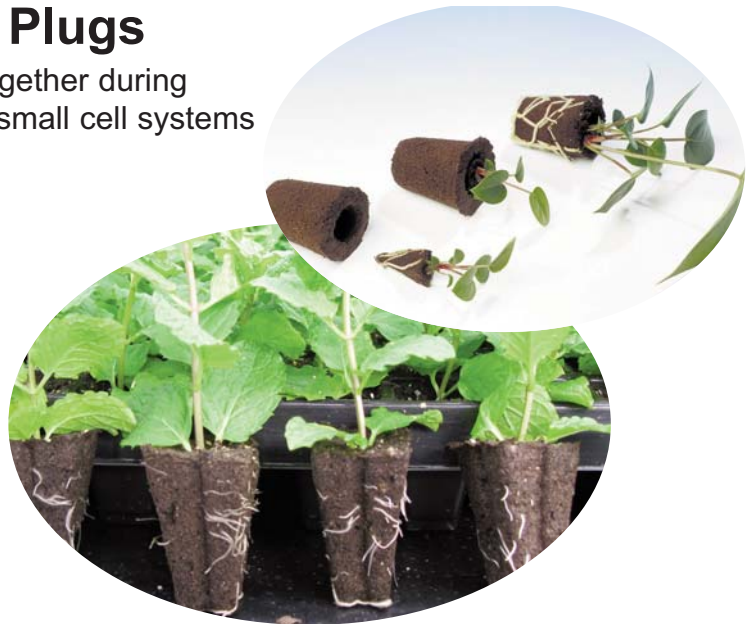

Growing Plugs

Jiffy/Tref Preforma Paper Plugs

The unique binding agent holds the plug together during handling and transit. Can be used on very small cell systems to provide great flexibility on tray options.

Sizes available:

Modiform 1556 104 cell x 7 728/box

Fargro Code: TRP104A

Modiform 1670 88 cell x 9

792/box

Fargro Code: TRP88B

Let's grow together!

Braam Paper Pots

Stock sizes available:

84 cell 35/35 11 per case

Fargro Code: BRA84

60 cell 38/40 11 per case

Fargro Code: BRA60

104 cell 30/35 11 per case

Fargro Code: BRA104

Available in others sizes to order.